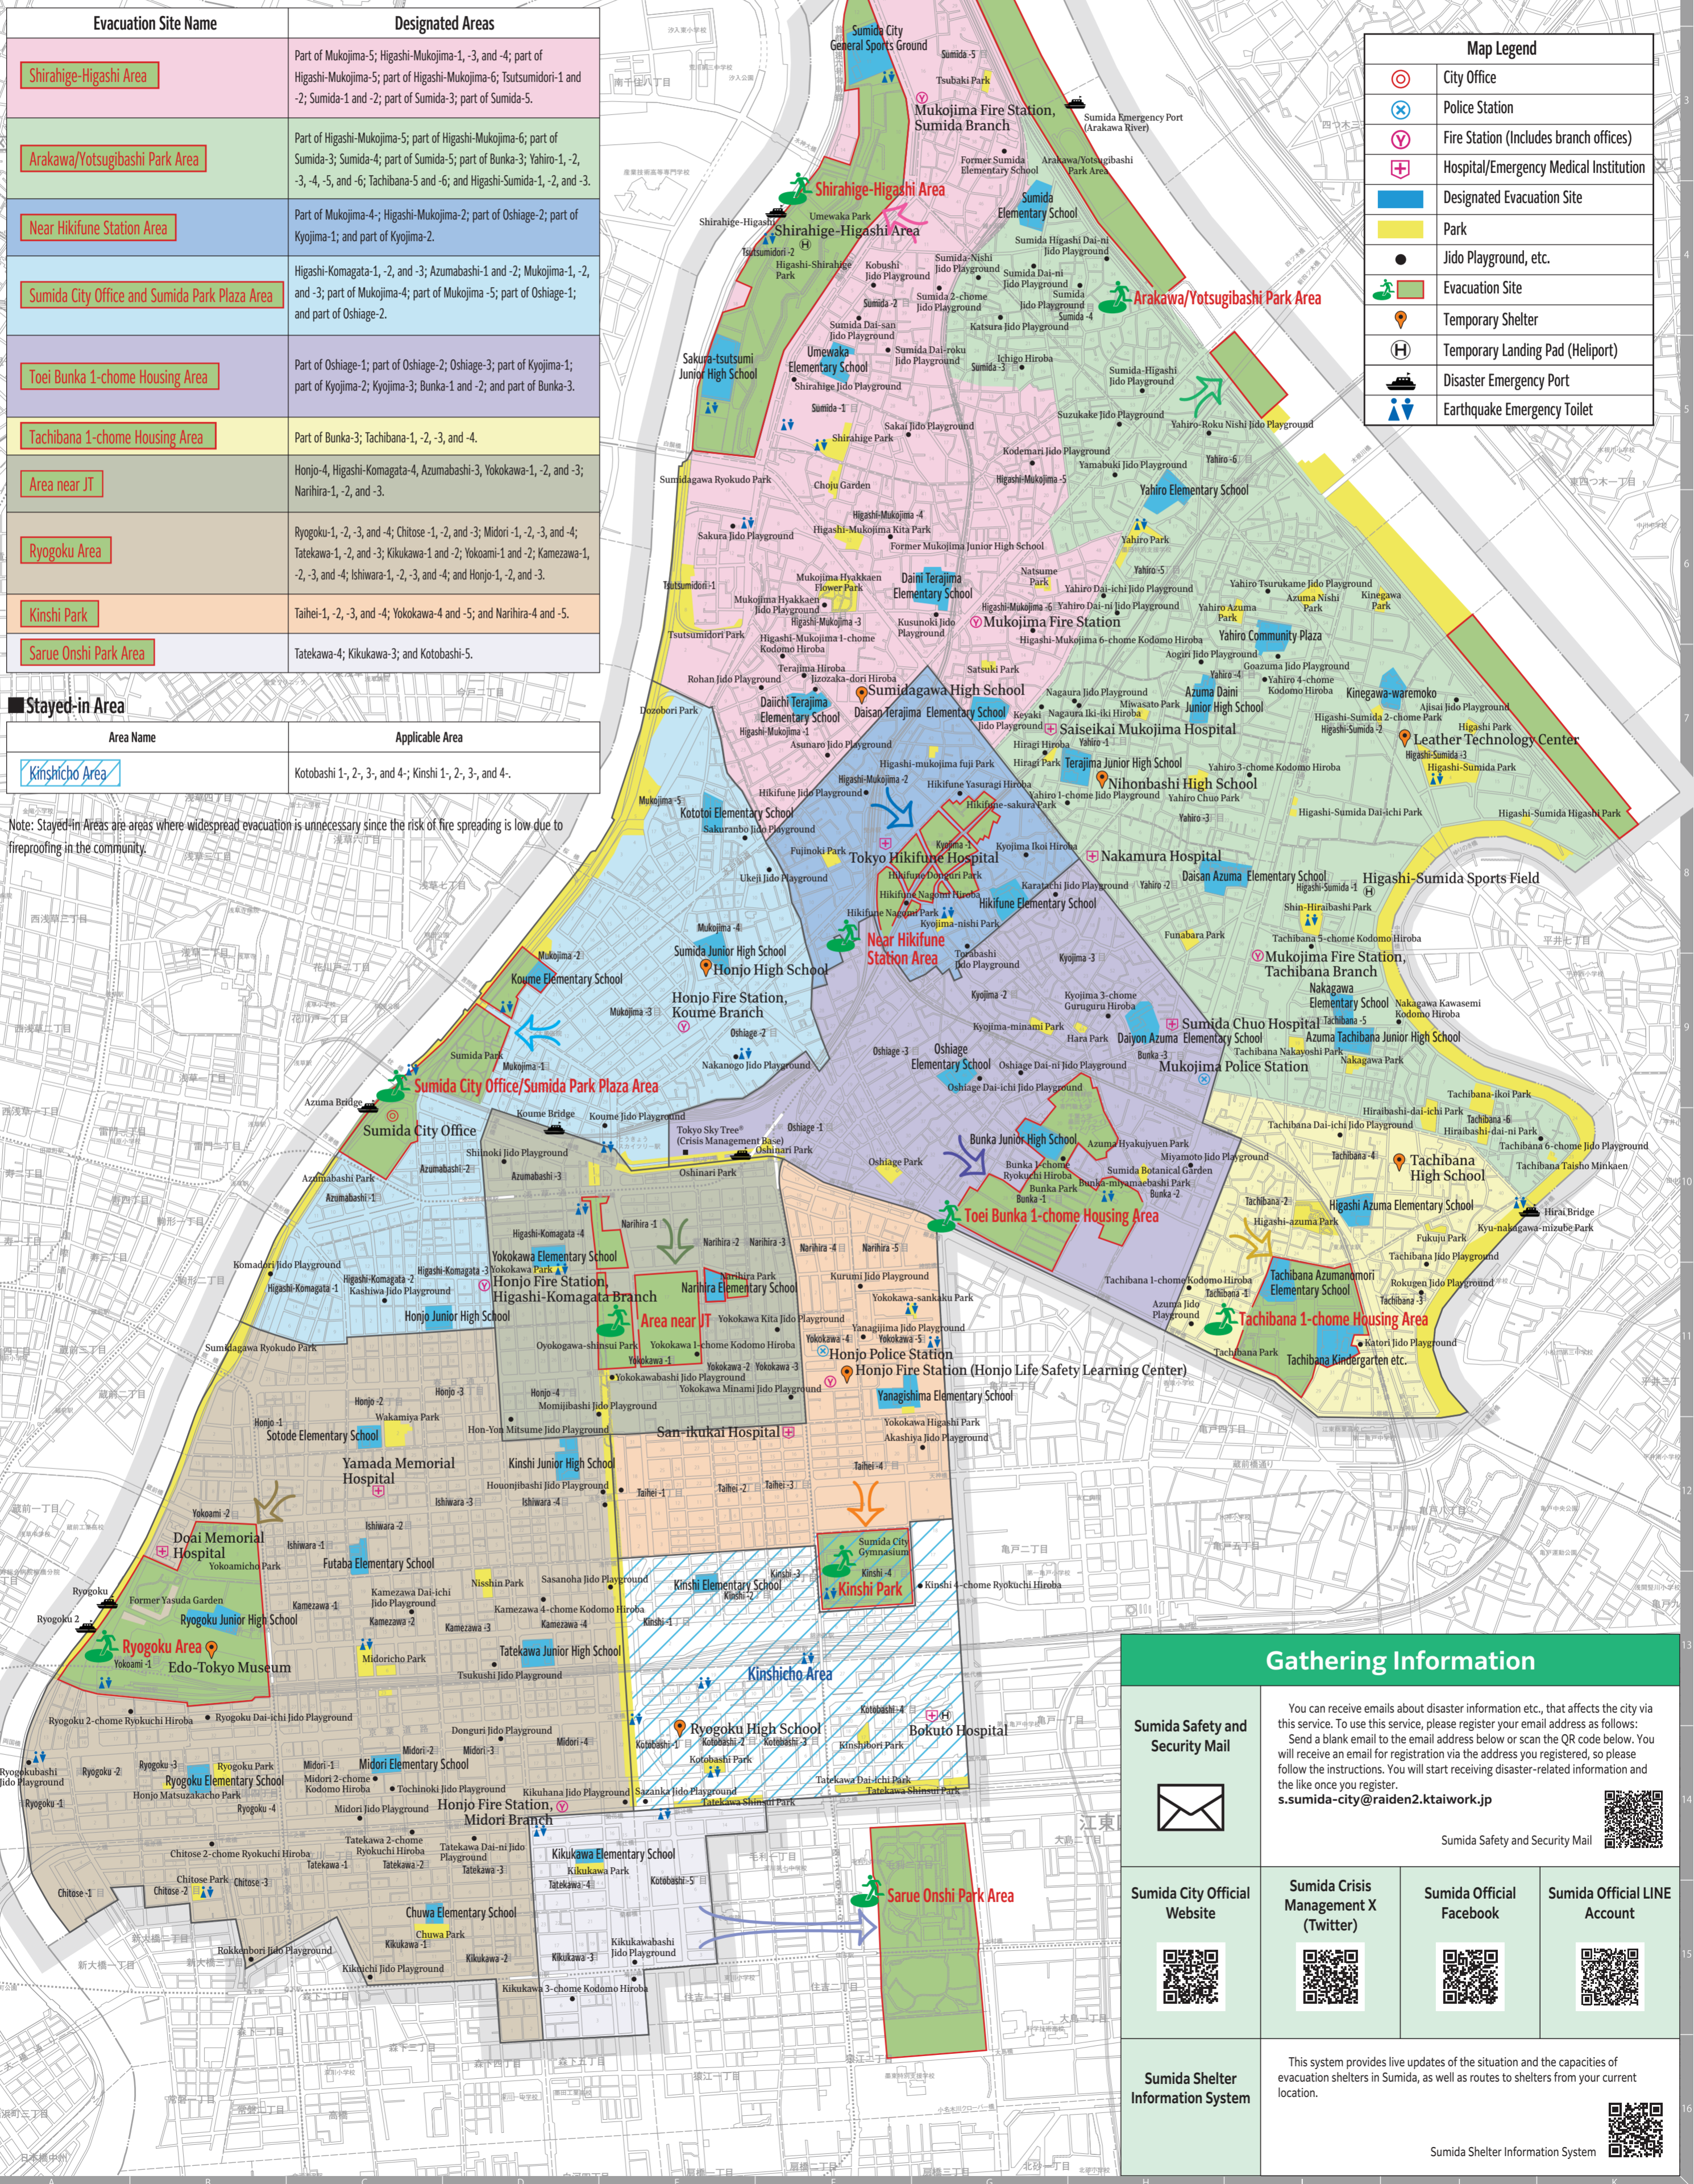

Stayed-in Area

Area Name	Applicable Area
Kinshicho Area	Kotobashi 1, 2, 3, and 4; Kinshi 1, 2, 3, and 4.

Note: Stayed-in Areas are areas where widespread evacuation is unnecessary since the risk of fire spreading is low due to fireproofing in the community.

Map Legend	
	City Office
	Police Station
	Fire Station (Includes branch offices)
	Hospital/Emergency Medical Institution
	Designated Evacuation Site
	Park
	Jido Playground, etc.
	Evacuation Site
	Temporary Shelter
	Temporary Landing Pad (Heliport)
	Disaster Emergency Port
	Earthquake Emergency Toilet

Gathering Information

Sumida City Official Website

Sumida Crisis Management X (Twitter)

Sumida Official Facebook

Sumida Official LINE Account

Sumida Shelter Information System

This system provides live updates of the situation and the capacities of evacuation shelters in Sumida, as well as routes to shelters from your current location.